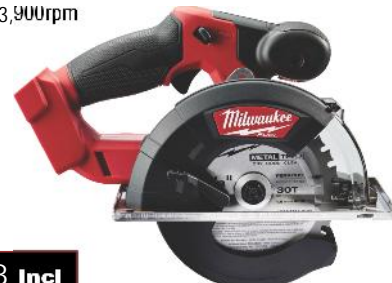

\$1999 Incl

M18FPP4L3602B

BONUS BY REDEMPTION

Offer expires 28.2.25

M18HB12 Battery worth \$499

M18 FUEL™ 150mm METAL CUTTING CIRCULAR SAW - SKIN

- Brushless
- Blade Size 135mm to 150mm
- Max Cut 135mm Blade 51.3mm
- Max Cut 150mm Blade 57.2mm
- Speed 3,900rpm